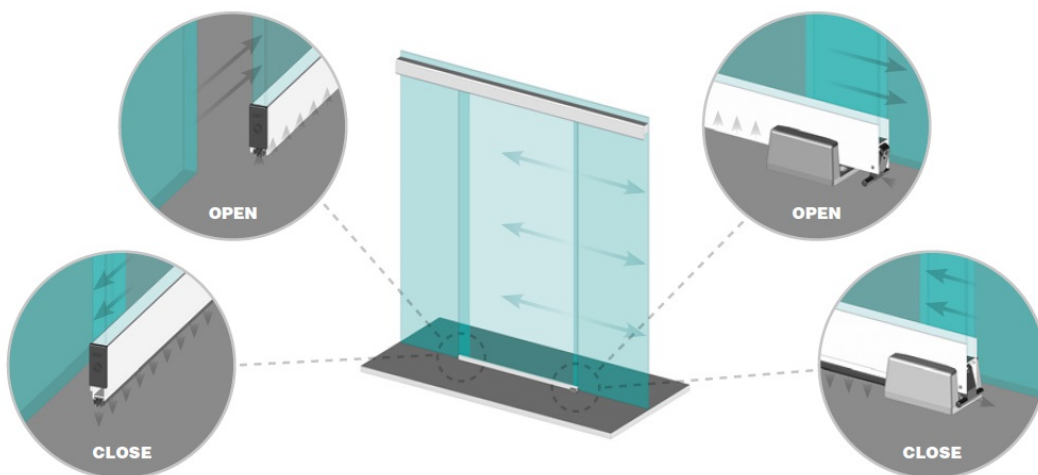

PRODUCT SHEET

Description:

Sliding Door Drop Down Alu Profile,"A" ,F/10mm Glass,1030mm, W/Adhesive Tape, Anodized finish, 4 Fins Thermoplastic Seal, (A)

Item number:

15.22.705-0

Units	Box	Carton	HS Code	Barcode
Set	1	10	8302415000	
				5704866465908

SISO A/S

Mileparken 11
DK-2740 Skovlunde
Denmark
VAT: DK 24786013

Phone +45 45 830 900

www.siso.dk
siso@siso.dk

Danske Bank
Nytorv Branch
Copenhagen
SWIFT: DABADKKK

Account no.
4180 3112 112936
IBAN Account
DK7230003112112936