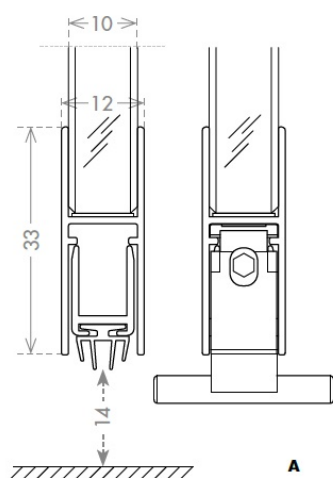

PRODUCT SHEET

Description:

Sliding Door Drop Down Alu Profile,"A" ,F/10mm Glass,1030mm, W/Adhesive Tape, Anodized finish, 4 Fins Thermoplastic Seal, (A)

Item number:

15.22.705-0

Units	Box	Carton	HS Code	Barcode
Set	1	10	8302415000	
				5704866465908

SISO A/S

Mileparken 11
DK-2740 Skovlunde
Denmark
VAT: DK 24786013

Phone +45 45 830 900

www.siso.dk
siso@siso.dk

Danske Bank
Nytorv Branch
Copenhagen
SWIFT: DABADKKK

Account no.
4180 3112 112936
IBAN Account
DK7230003112112936